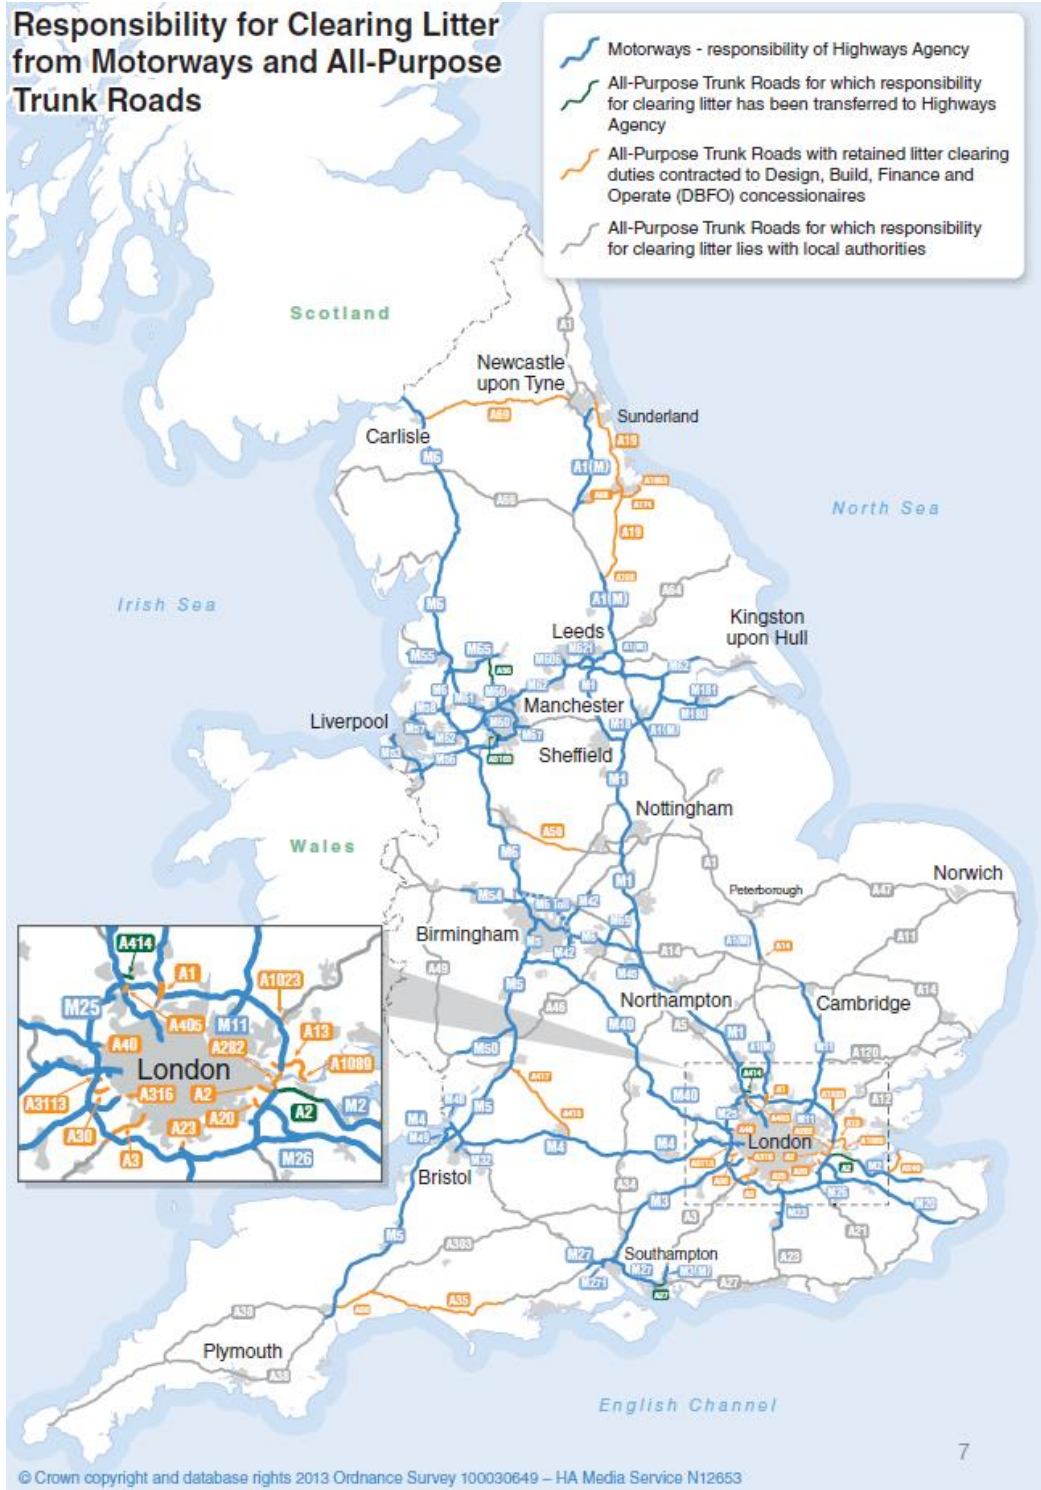

**Map showing responsibility for clearing litter from motorways and all-purpose trunk roads**

Source: HA Litter Strategy 2013